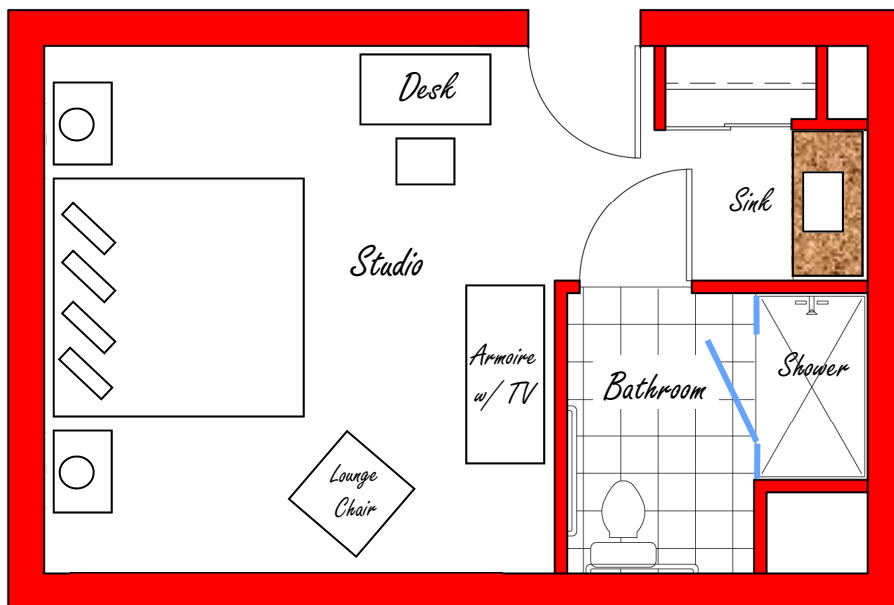

Freshwater Beach Resort
Traverse City, MI

Mountain Studio

Handicap Accessible

King with No Bay View

322 Square Feet

Hotel Amenities:

- 100% Smoke-Free Building
- 400-Feet of Private East Grand Traverse Bay Frontage
- Complimentary Hot Breakfast
- Indoor Pool, Spa, and Sauna
- Outdoor Pool and Spa—Spa Open All Year
- Complimentary Wireless Internet Access Throughout All Rooms and Entire Property
- Guest Business Center with Computer and Printer
- Exercise and Game Rooms
- On-site Laundry Room
- Dry Cleaning Service Available
- Cherry Tree Sweet Shoppe
- 24-Hour Front Desk
- Complimentary Shuttle Service

Room Amenities:

- Views of Indoor Pool Area
- King Pillow-Top Bed
- All New Bathroom Shower with Hand Held Shower, Tile and Glass Accents, and Quartz Shower Shelves
- Lounge Chair & Work Desk
- 42" LCD TV w/ HD Cable Channels
- iPad/iPhone/iPod/Android Docking Station
- Single-Cup Coffee Maker with Seattle's Best Coffee
- BeeKind Bath Amenities
- Sony Playstation 2 that Plays DVD's and Games
- Quiet Interior with 8-Inch Concrete Walls
- Iron & Ironing Board
- Hair Dryer
- In-Room Safe

Accessibility Features:

- Lower Closet Rod
- Removable Shower Head
- More Space Around Bed
- Roll-in Shower
- Grab Bars in Bath Area
- Open Bed Frame Available by Request

Cherry Tree Inn & Suites · CherryTreeInn.com · (800) 439-3093
2345 N US-31 North · Traverse City, Michigan · 49686